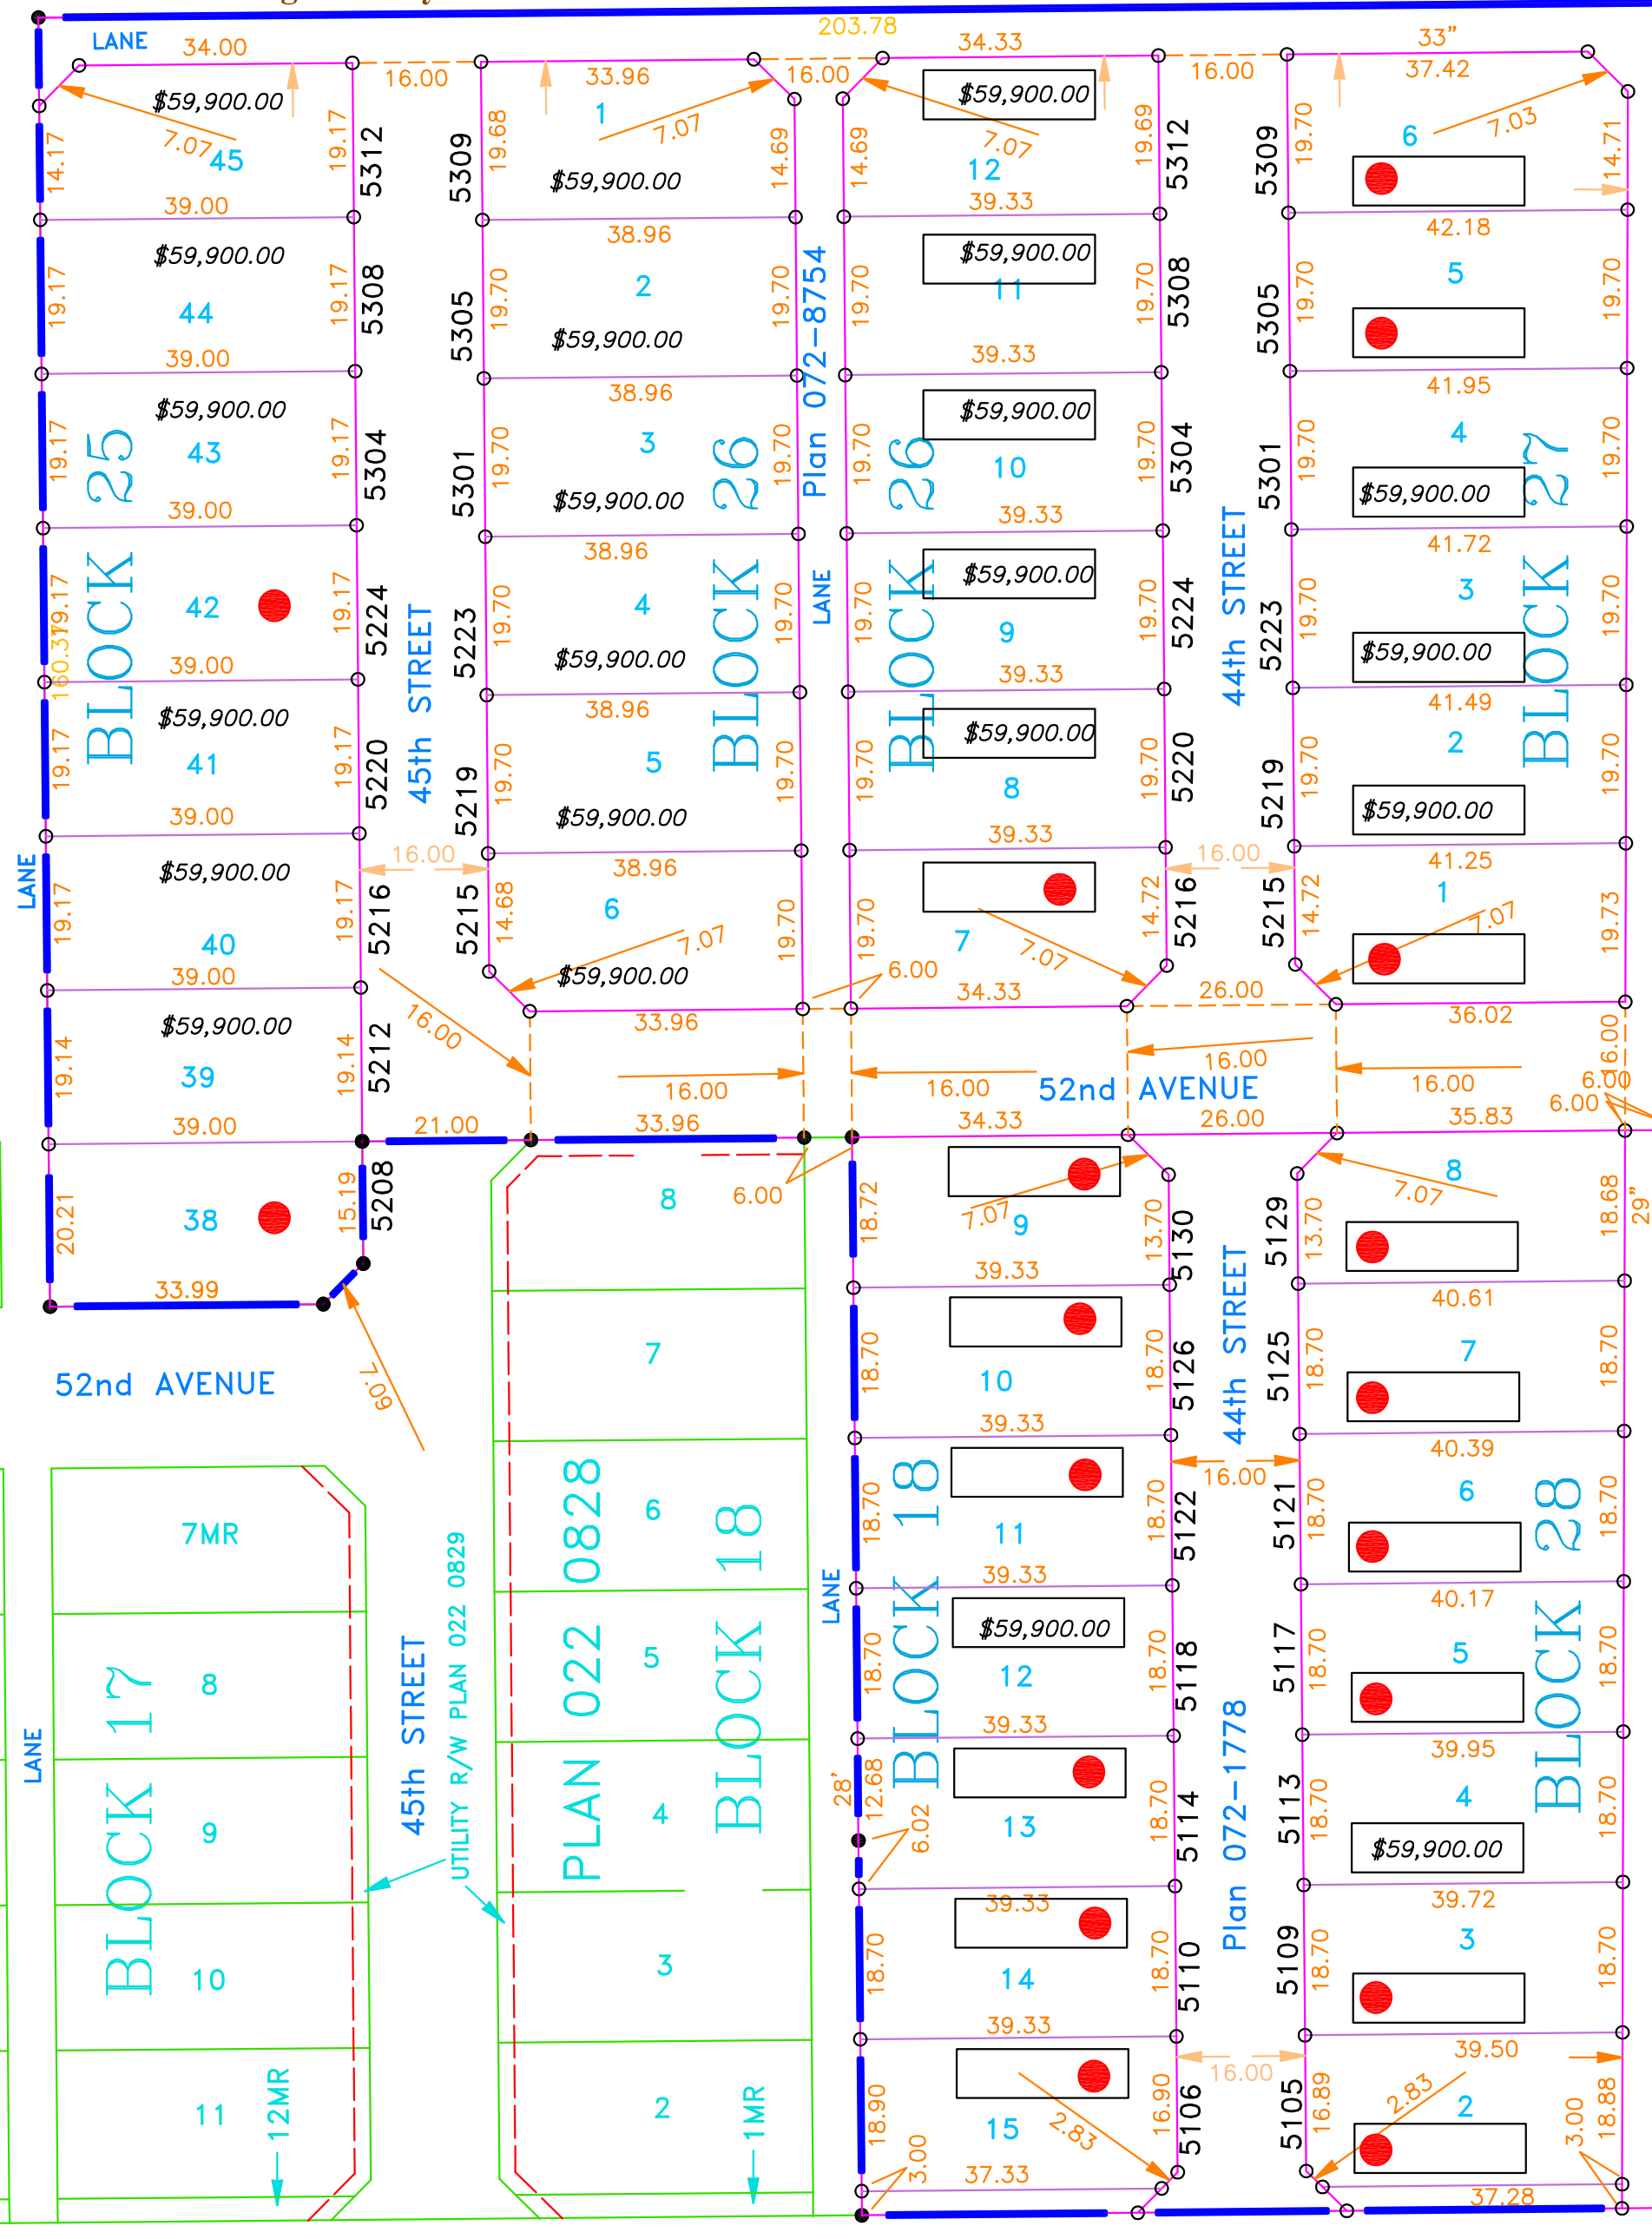

Clive

Country Estates

(403) 347-8447

Single Family Home Lots

Manufactured Home Lots

51st (LONGSTREET) AVENUE

● SOLD

▭ Manufactured Home Lots